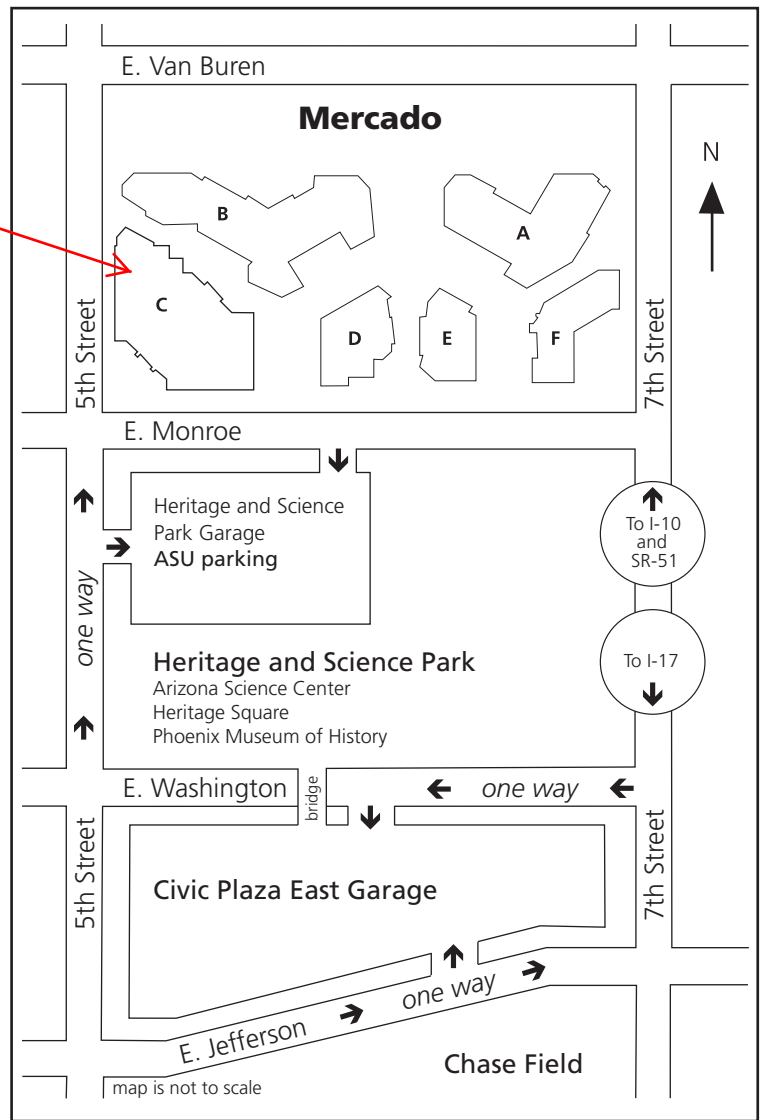

Building C Room 300

**Arizona State University
Mercado**

Located at 502 E. Monroe Street (building C).
Call **(602) 496-1500** for more information.

Driving Directions

- From the east valley, take I-10 west (Los Angeles) and exit 7th Street south.
- From the west valley, take I-10 east (Tucson) and exit 7th Street south.
- From north Phoenix, take SR51 south to I-10 west and exit 7th Street south.

Located in Building A

- ASU Classrooms
- College of Nursing and Healthcare Innovation Learning Resource Center

floor

- 2
- 2
- 1

Located in Building D

- Arizona Prevention Resource Center

Located in Building C